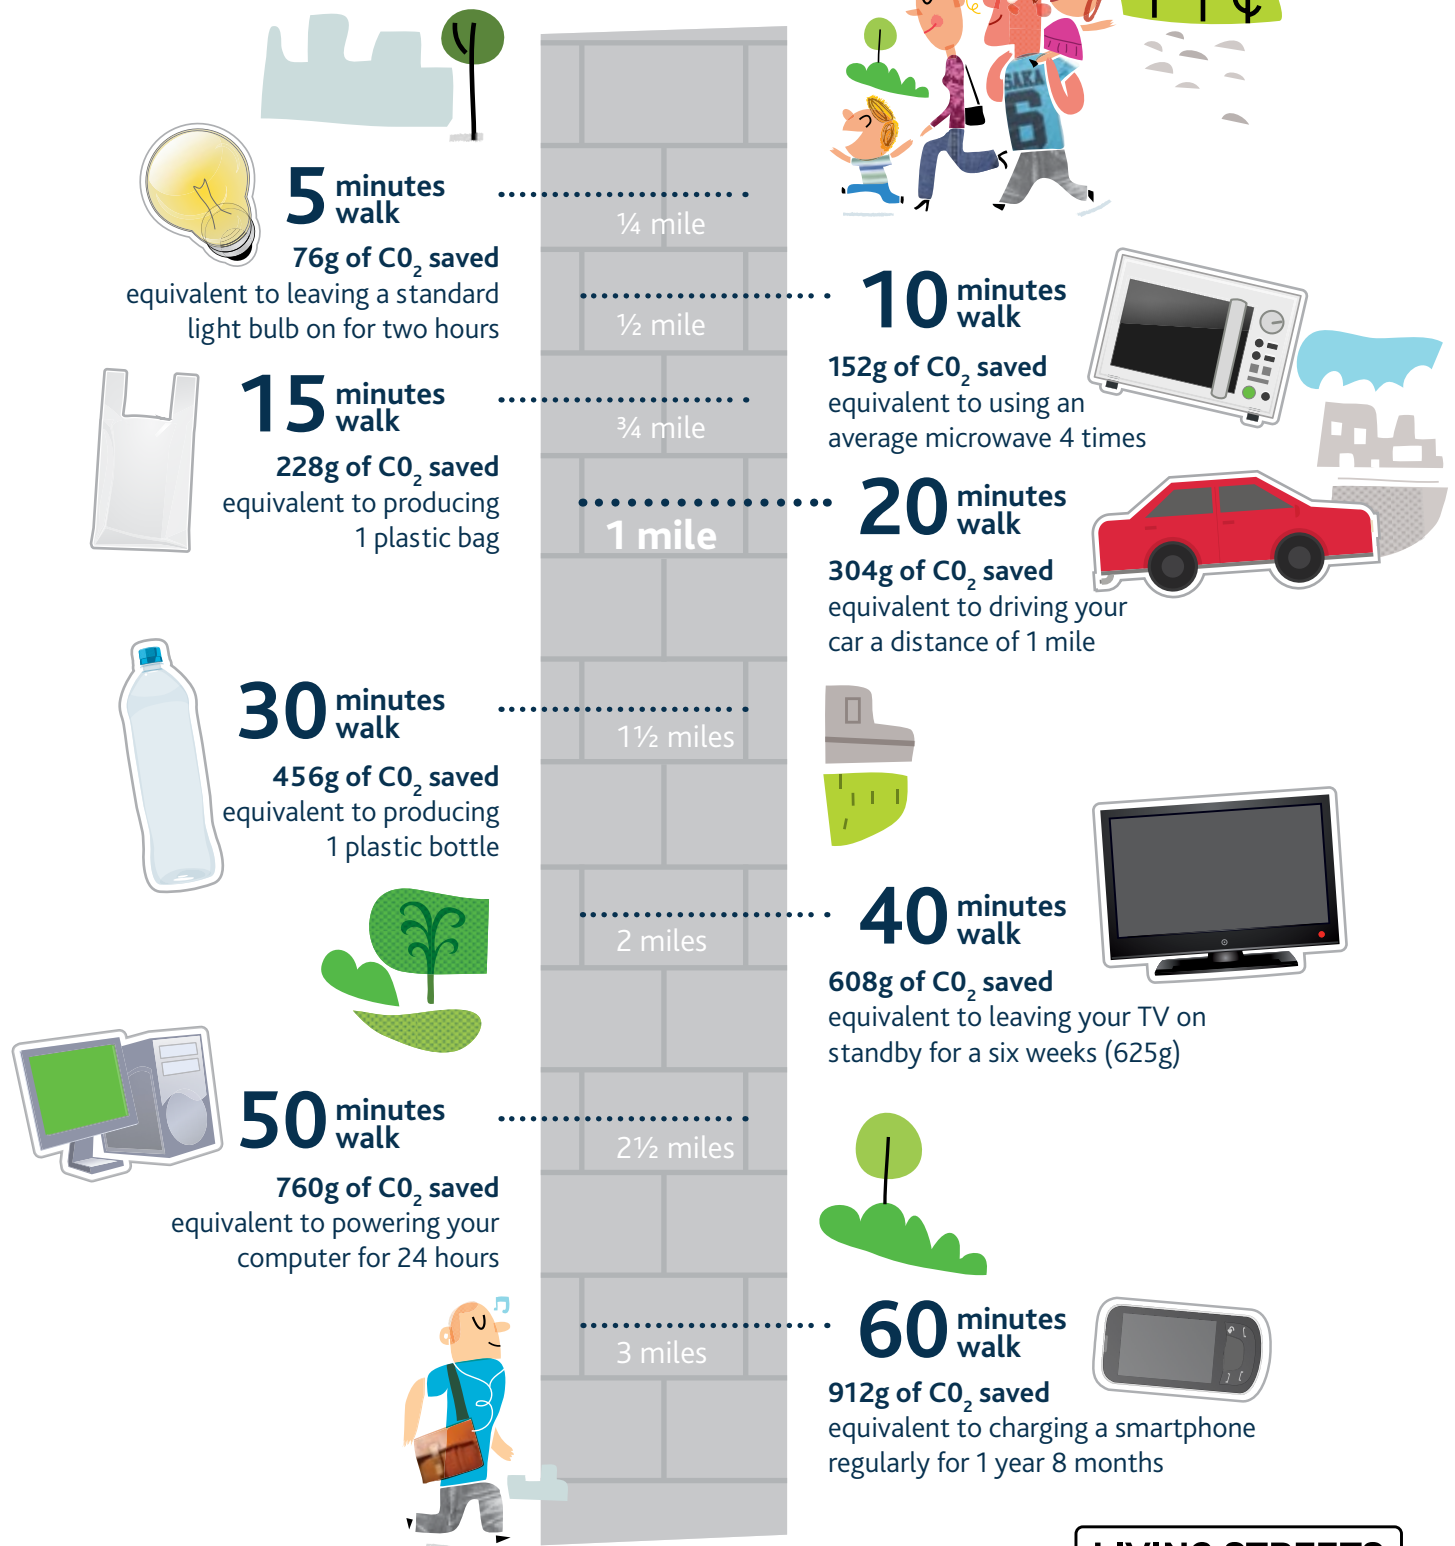

Carbon buster calculator

By walking 1 mile to and from school instead of driving, at least once a week you could save 11856g CO₂ a year!*

Use our carbon buster calculator to see how much carbon your family have saved.

LIVING STREETS
PUTTING PEOPLE FIRST

*Based on walking 1 mile at least once a week for 39 weeks a year. Calculations are based on average car carbon emissions of 304g per mile – Defra 2013.)